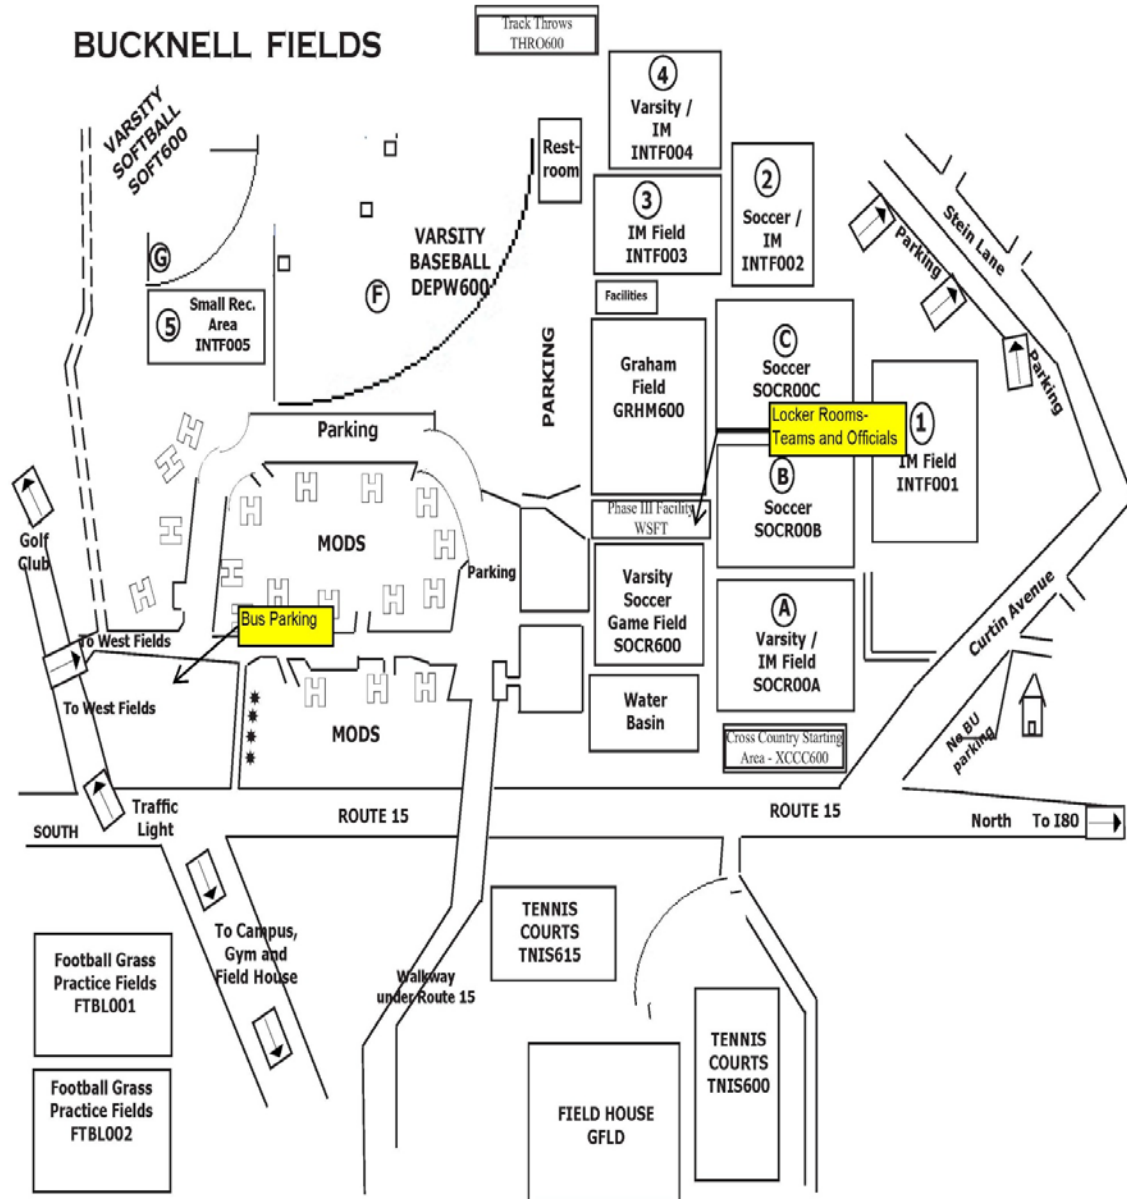

BUCKNELL UNIVERSITY WOMEN'S LACROSSE INFORMATION

*Parking is NOT allowed in the St. Andrew's Episcopal Church parking lot, on the corner of Curtin Avenue and RT. 15 for any events at West Fields.